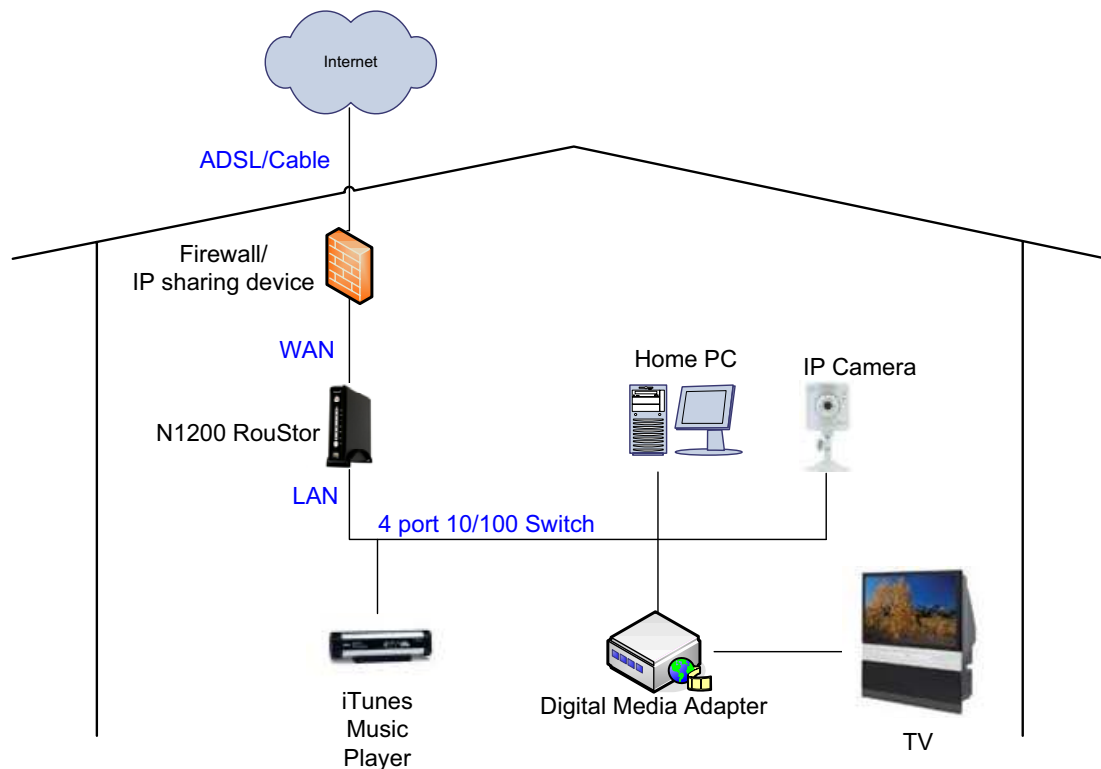

N1200 RouStor at home

N1200 with RouStor Technology is designed for home users. Users can connect their network devices, such as music players, digital media adapters, IP cameras, even PC, directly to the onboard switch of N1200. RouStor is designed to be space saving and cost saving. Accessing your contents stored in N1200 will never be easier and more efficient.

For more information on how to setup digital media adapter to work, please see [MediaServer Connection](#).