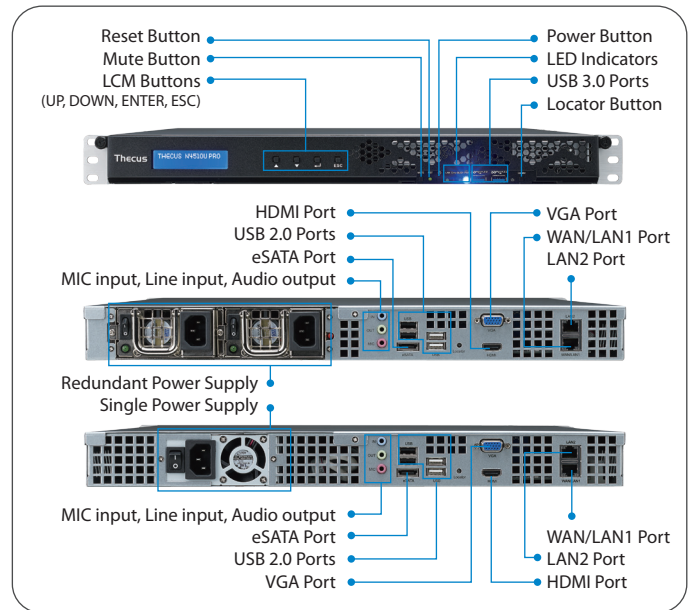

N4510U PRO

Specifications

Hardware Platform

Processor

- Intel® Atom™ D2701 (2.13GHz Dual Core)

System Memory

- 2GB DDR3

LAN Interface

- RJ-45x2: 10/100/1000 BASE-TX Auto MDI/MDI-X
- WOL supported

USB Interface

- USB 2.0 host port x4 (back x4)
- USB 3.0 host port x2 (front x2)

LCM Module

- LCM display
- 4 buttons (ENTER, ESC, UP, DOWN)

SATA DOM

- 1GB

HDMI Output

- HDMI port (back x1)

VGA Output

- VGA port (back x1)

Audio

- MIC input, Line input, Audio output

Disk Interface

- 4 x SATA for internal
- 1 x eSATA for external

Power Supply

- 200W Power Supply (N4510U PRO-S),
- 250W Redundant power supply (N4510U PRO-R)

Thermal/Fan control

- Thermal sensor on processor temperature

System Clock

- Battery-backed up system clock

Power Management

- Auto power on after shutdown due to power loss

Buzzer

- Adjustable frequency alarm

Buttons

- Power button
- LCM button
- Locator button
- Mute button while system alert
- System reset button (Hardware)

Environment

- Temperature: 5°C to 40°C
- Humidity: 0 ~ 80 % R.H. (Non-condensing)

Chassis

- 4-Bays 1U Rackmount

Dimensions (mm)/(inch)

- Single power supply: 44 x 432.5 x 492 mm (1.73 x 17.03 x 19.37 in)
- Redundant power supply: 44 x 432.5 x 552 mm (1.73 x 17.03 x 21.73 in)

Certificates

- CE/FCC/C-Tick/VCCI/BSMI
- RoHS
- WEEE
- VMware, Citrix